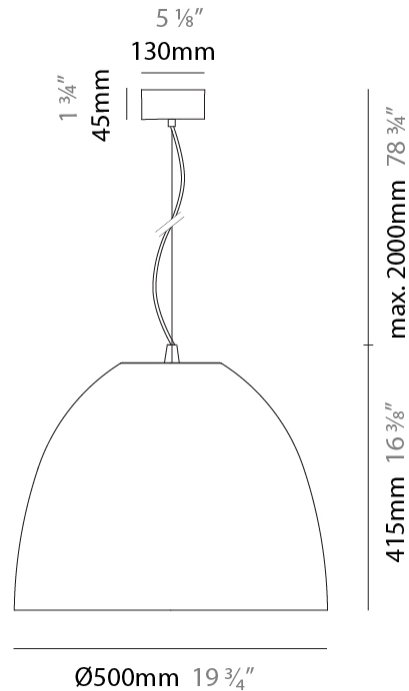

PROJECT
TYPE
SPECIFIER
QUANTITY
DATE

AURORA XL FOOD SUSPENSION

A1010050-

base number Finish
Options

1. To build a product code in our configurator select the specify button on the base model # product page
2. To build a manual product code on this datasheet choose from the options listed below in blue font and add the suffix to the base model #

GENERAL

Series: Aurora Food
Subseries: Aurora XL Food
Partner: Side
Division: Architectural
Installation: Suspension
Product Type: Pendant
Mounting Location: Ceiling
Light Distribution: Direct

PHYSICAL

Shape: Dome
Diameter (mm): 500
Diameter (in): 19 3/4
Height (mm): 415
Height (in): 16 3/8
Max. Overall Height (mm): 2415
Max. Overall Height (in): 95 1/16
Weight (kg): 8
Weight (lbs): 17.6
Fixture Finish: [RWH](#) / [BLK](#) / [GRY](#)
Fixture Material: Aluminum
Cable Details: 2000mm / 78 3/4" Cable

ELECTRICAL

Lamp Type: LED
Input Wattage (W): 47
Dimming: Non-Dimmable
Driver Included: Yes
Driver Location: Integrated
Driver Type: Constant Current - Universal
Driver Class: Class 2
Input Voltage (V): 120
Constant Current (MA): 1200mA

LED

Max. Delivered Lumen (lm): 2807
CRI: >90 CRI
Lamp Life (hrs): 50000

OPTICAL

Beam Angle: Symmetrical 90

RATINGS AND CERTIFICATIONS

Certified By: Certified for North American Standards
IP rating: IP20