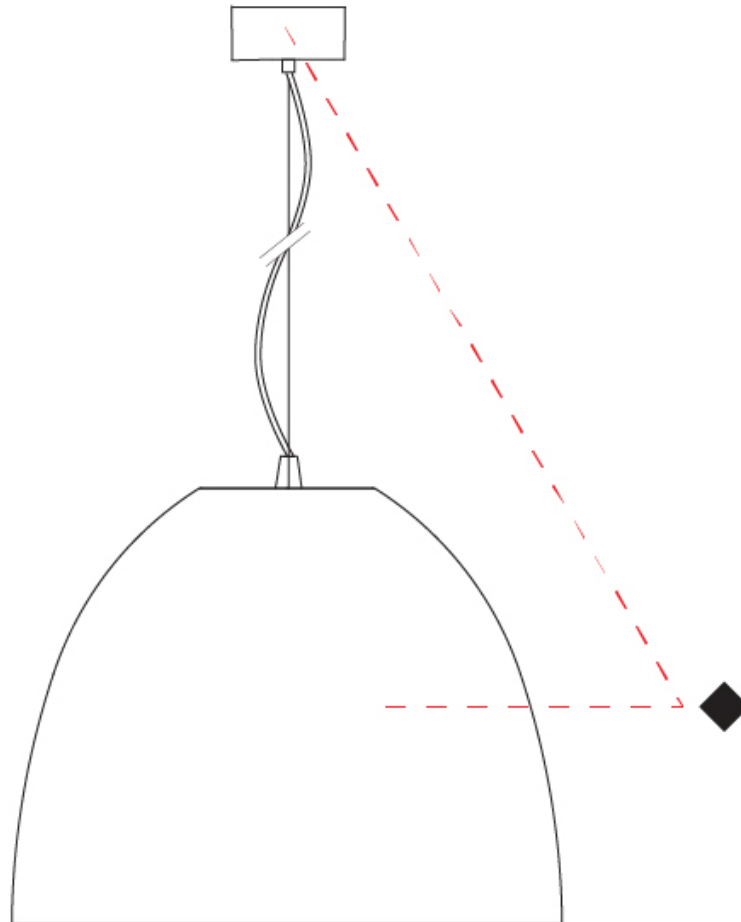

AURORA XS FOOD SUSPENSION

A1010049

PROJECT
TYPE
SPECIFIER
QUANTITY
DATE

A