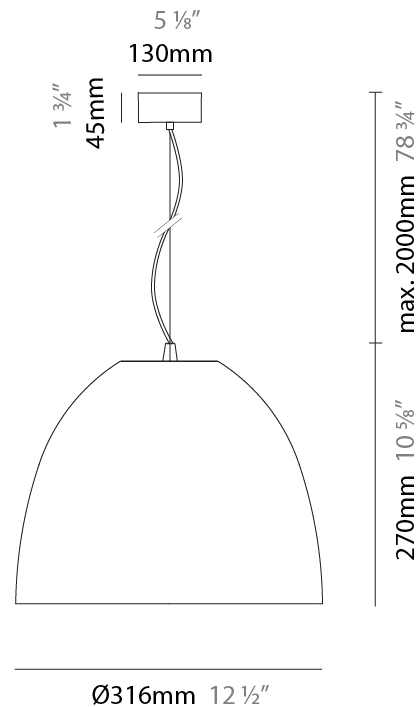

PROJECT
TYPE
SPECIFIER
QUANTITY
DATE

AURORA XS FOOD SUSPENSION

A1010049 -

base number   Finish Options   Beam Angle

1. To build a product code in our configurator select the specify button on the base model # product page
2. To build a manual product code on this datasheet choose from the options listed below in blue font and add the suffix to the base model #

GENERAL

Series: Aurora Food
Subseries: Aurora XS Food
Partner: Side
Division: Architectural
Installation: Suspension
Product Type: Pendant
Mounting Location: Ceiling
Light Distribution: Direct

PHYSICAL

Shape: Dome
Diameter (mm): 316
Diameter (in): 12 ½"
Height (mm): 270
Height (in): 10 5/8"
Max. Overall Height (mm): 2270
Max. Overall Height (in): 89 3/8"
Weight (kg): 3.1
Weight (lbs): 6.8
Diffuser: Symmetrical Diffusing
Fixture Finish: [RWH](#) / [BLK](#) / [GRY](#)
Fixture Material: Aluminum
Cable Details: 2000mm / 78 3/4" Cable

ELECTRICAL

Lamp Type: LED
Input Wattage (W): 41
Dimming: Non-Dimmable
Driver Included: Yes
Driver Location: Integrated
Driver Type: Constant Current - Universal
Driver Class: Class 2
Input Voltage (V): 120
Constant Current (MA): 1050

LED

Color Temperature (°K): 2400
Max. Delivered Lumen (lm): 2670
CRI: >90 CRI
Lamp Life (hrs): 50000

OPTICAL

Beam Angle: [30](#) / [60](#)

RATINGS AND CERTIFICATIONS

Certified By: Certified for North American Standards
IP rating: IP20