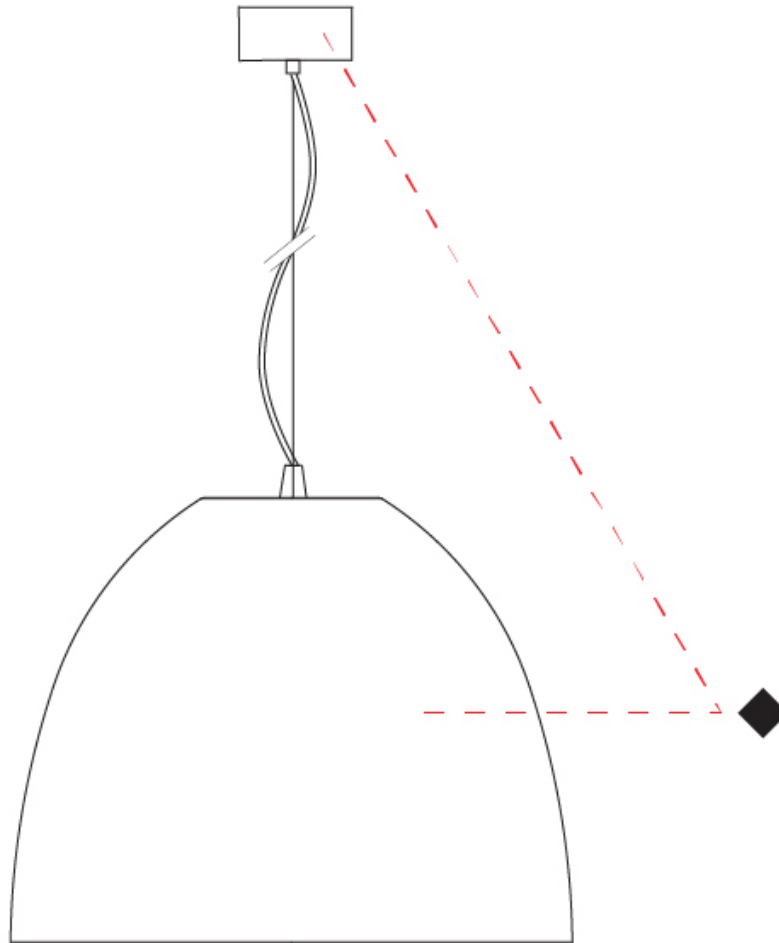

AURORA XL FOOD SUSPENSION

A1010050-

PROJECT

TYPE

SPECIFIER

QUANTITY

DATE

A