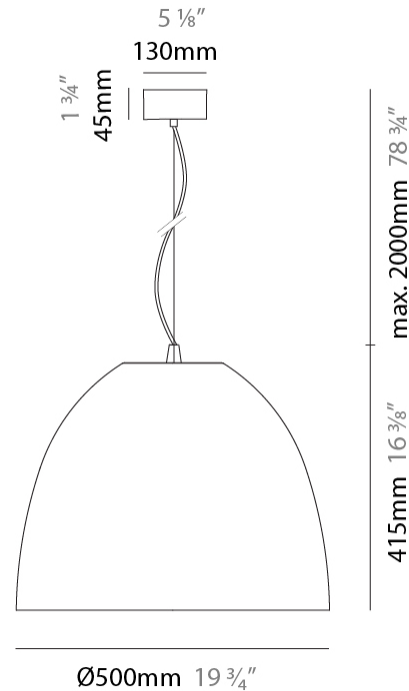

PROJECT
TYPE
SPECIFIER
QUANTITY
DATE

AURORA XL FOOD SUSPENSION

A1010053-

base number Finish
Options

1. To build a product code in our configurator select the specify button on the base model # product page
2. To build a manual product code on this datasheet choose from the options listed below in blue font and add the suffix to the base model #

GENERAL

Series: Aurora Food
Subseries: Aurora XL Food
Partner: Side
Division: Architectural
Installation: Suspension
Product Type: Pendant
Mounting Location: Ceiling
Light Distribution: Direct

PHYSICAL

Shape: Dome
Diameter (mm): 500
Diameter (in): 19 3/4
Height (mm): 415
Height (in): 16 3/8
Max. Overall Height (mm): 2415
Max. Overall Height (in): 95 1/16
Weight (kg): 8
Weight (lbs): 17.6
Fixture Finish: [RWH](#) / [BLK](#) / [GRY](#)
Fixture Material: Aluminum
Cable Details: 2000mm / 78 3/4" Cable

ELECTRICAL

Lamp Type: LED
Input Wattage (W): 47
Dimming: Non-Dimmable
Driver Included: Yes
Driver Location: Integrated
Driver Type: Constant Current - Universal
Driver Class: Class 2
Input Voltage (V): 120
Constant Current (MA): 1200mA

LED

Color Temperature (°K): 3000
Max. Delivered Lumen (lm): 4528
CRI: >90 CRI
Lamp Life (hrs): 50000

OPTICAL

Beam Angle: Symmetrical 90

RATINGS AND CERTIFICATIONS

Certified By: Certified for North American Standards
IP rating: IP20