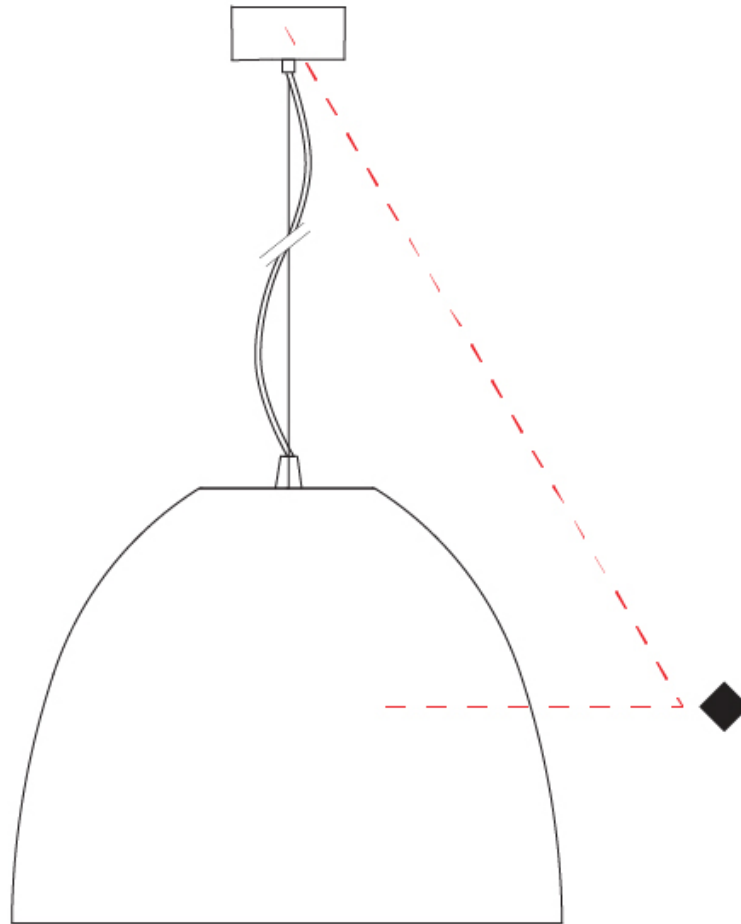

AURORA XS FOOD SUSPENSION

A1010047

PROJECT
TYPE
SPECIFIER
QUANTITY
DATE

A