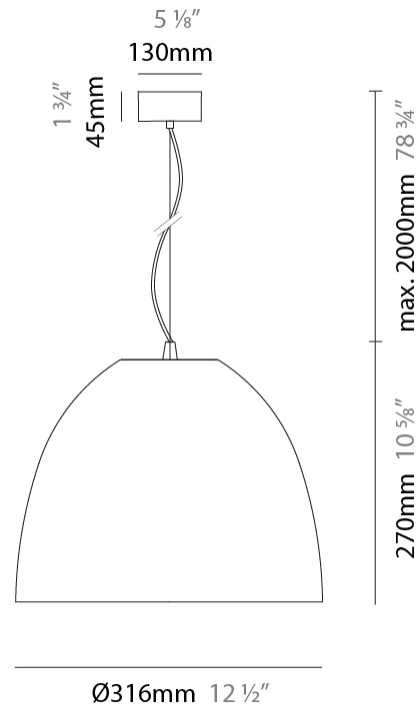

PROJECT	
TYPE	
SPECIFIER	
QUANTITY	
DATE	

AURORA XS FOOD SUSPENSION

A1010046

base number Finish
Options

1. To build a product code in our configurator select the specify button on the base model # product page
2. To build a manual product code on this datasheet choose from the options listed below in blue font and add the suffix to the base model #

GENERAL

Series: Aurora Food
Subseries: Aurora XS Food
Partner: Side
Division: Architectural
Installation: Suspension
Product Type: Pendant
Mounting Location: Ceiling
Light Distribution: Direct

PHYSICAL

Shape: Dome
Diameter (mm): 316
Diameter (in): 12 ½
Height (mm): 270
Height (in): 10 ⅝
Max. Overall Height (mm): 2270
Max. Overall Height (in): 89 ¾
Weight (kg): 3.1
Weight (lbs): 6.8
Fixture Finish: [RWH](#) / [BLK](#) / [GRY](#)
Fixture Material: Aluminum
Cable Details: 2000mm / 78 ¾" Cable

ELECTRICAL

Lamp Type: LED
Input Wattage (W): 41
Dimming: Non-Dimmable
Driver Included: Yes
Driver Location: Integrated
Driver Type: Constant Current - Universal
Driver Class: Class 2
Input Voltage (V): 120
Constant Current (MA): 1050mA

LED

Color Temperature (°K): 4000
Max. Delivered Lumen (lm): 4484
CRI: >90 CRI
Lamp Life (hrs): 50000

OPTICAL

Beam Angle: Symmetrical Diffusing 30,60

RATINGS AND CERTIFICATIONS

Certified By: Certified for North American Standards
IP rating: IP20