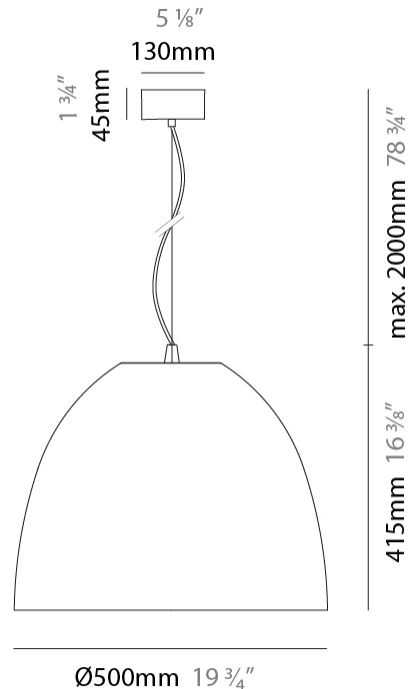

PROJECT
TYPE
SPECIFIER
QUANTITY
DATE

AURORA XL FOOD SUSPENSION

A1010051-

base number Finish
Options

1. To build a product code in our configurator select the specify button on the base model # product page
2. To build a manual product code on this datasheet choose from the options listed below in blue font and add the suffix to the base model #

GENERAL

Series: Aurora Food
Subseries: Aurora XL Food
Partner: Side
Division: Architectural
Installation: Suspension
Product Type: Pendant
Mounting Location: Ceiling
Light Distribution: Direct

PHYSICAL

Shape: Dome
Diameter (mm): 500
Diameter (in): 19 3/4
Height (mm): 415
Height (in): 16 3/8
Max. Overall Height (mm): 2415
Max. Overall Height (in): 95 1/16
Weight (kg): 8
Weight (lbs): 17.6
Fixture Finish: [RWH](#) / [BLK](#) / [GRY](#)
Fixture Material: Aluminum
Cable Details: 2000mm / 78 3/4" Cable

ELECTRICAL

Lamp Type: LED
Input Wattage (W): 47
Dimming: Non-Dimmable
Driver Included: Yes
Driver Location: Integrated
Driver Type: Constant Current - Universal
Driver Class: Class 2
Input Voltage (V): 120
Constant Current (MA): 1200mA

LED

Max. Delivered Lumen (lm): 2639
CRI: >90 CRI
Lamp Life (hrs): 50000

OPTICAL

Beam Angle: Symmetrical 90

RATINGS AND CERTIFICATIONS

Certified By: Certified for North American Standards
IP rating: IP20