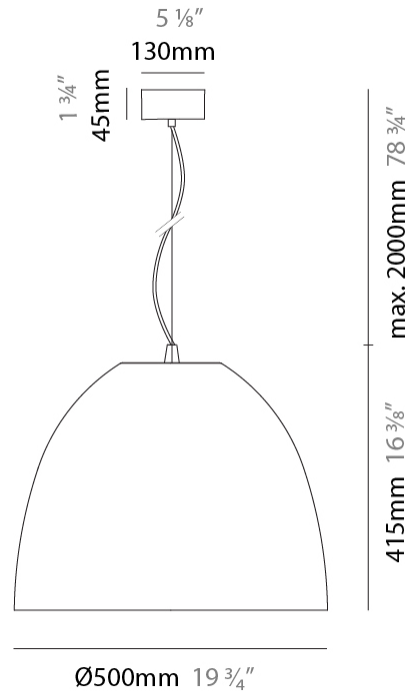

PROJECT	_____
TYPE	_____
SPECIFIER	_____
QUANTITY	_____
DATE	_____

AURORA XL FOOD SUSPENSION

A1010052-

base number _____
Finish _____
Options _____

1. To build a product code in our configurator select the specify button on the base model # product page
2. To build a manual product code on this datasheet choose from the options listed below in blue font and add the suffix to the base model #

GENERAL

Series: Aurora Food
Subseries: Aurora XL Food
Partner: Side
Division: Architectural
Installation: Suspension
Product Type: Pendant
Mounting Location: Ceiling
Light Distribution: Direct

PHYSICAL

Shape: Dome
Diameter (mm): 500
Diameter (in): 19 3/4
Height (mm): 415
Height (in): 16 3/8
Max. Overall Height (mm): 2415
Max. Overall Height (in): 95 1/16
Weight (kg): 8
Weight (lbs): 17.6
Fixture Finish: [RWH](#) / [BLK](#) / [GRY](#)
Fixture Material: Aluminum
Cable Details: 2000mm / 78 3/4" Cable

ELECTRICAL

Lamp Type: LED
Input Wattage (W): 47
Dimming: Non-Dimmable
Driver Included: Yes
Driver Location: Integrated
Driver Type: Constant Current - Universal
Driver Class: Class 2
Input Voltage (V): 120
Constant Current (MA): 1200mA

LED

Color Temperature (°K): 4000
Max. Delivered Lumen (lm): 4855
CRI: >90 CRI
Lamp Life (hrs): 50000

OPTICAL

Beam Angle: Symmetrical 90

RATINGS AND CERTIFICATIONS

Certified By: Certified for North American Standards
IP rating: IP20