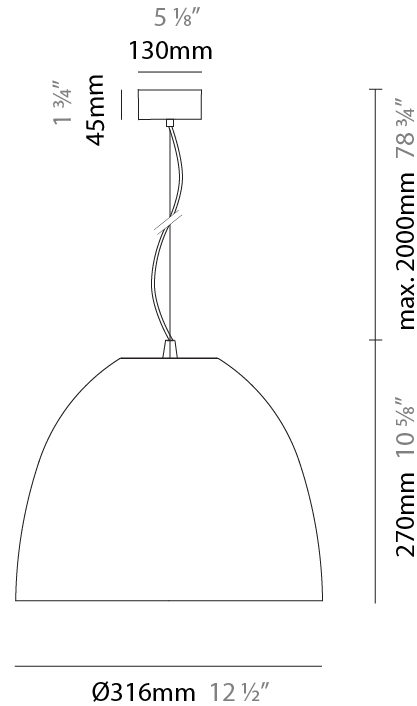

PROJECT	
TYPE	
SPECIFIER	
QUANTITY	
DATE	

AURORA XS FOOD SUSPENSION

A1010045

base number   Finish Options   Beam Angle

1. To build a product code in our configurator select the specify button on the base model # product page
2. To build a manual product code on this datasheet choose from the options listed below in blue font and add the suffix to the base model #

GENERAL

Series: Aurora Food
Subseries: Aurora XS Food
Partner: Side
Division: Architectural
Installation: Suspension
Product Type: Pendant
Mounting Location: Ceiling
Light Distribution: Direct

PHYSICAL

Shape: Dome
Diameter (mm): 316
Diameter (in): 12 1/2
Height (mm): 270
Height (in): 10 5/8
Max. Overall Height (mm): 2270
Max. Overall Height (in): 89 3/8
Weight (kg): 3.1
Weight (lbs): 6.8
Fixture Finish: [RWH / BLK / GRY](#)
Fixture Material: Aluminum
Cable Details: 2000mm / 78 3/4" Cable

ELECTRICAL

Lamp Type: LED
Input Wattage (W): 41
Dimming: Non-Dimmable
Driver Included: Yes
Driver Location: Integrated
Driver Type: Constant Current - Universal
Driver Class: Class 2
Input Voltage (V): 120
Constant Current (MA): 1050mA

LED

Max. Delivered Lumen (lm): 2465
CRI: >90 CRI
Lamp Life (hrs): 50000

OPTICAL

Beam Angle: [Symmetrical Diffusing 30,60](#)

RATINGS AND CERTIFICATIONS

Certified By: Certified for North American Standards
IP rating: IP20