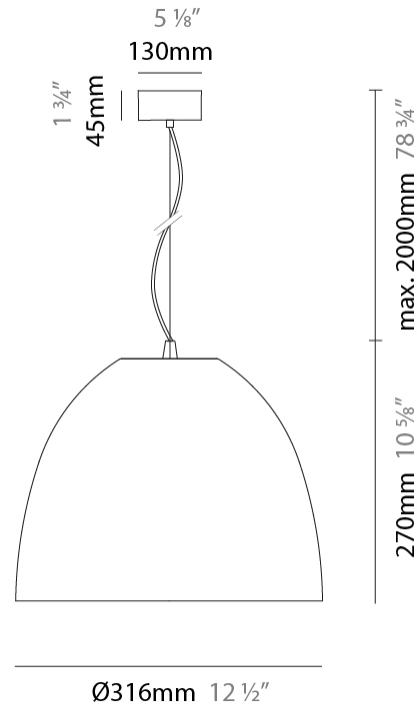

PROJECT	
TYPE	
SPECIFIER	
QUANTITY	
DATE	

AURORA XS FOOD SUSPENSION

A1010044

base number   Finish Options   Beam Angle

1. To build a product code in our configurator select the specify button on the base model # product page
2. To build a manual product code on this datasheet choose from the options listed below in blue font and add the suffix to the base model #

GENERAL

Series: Aurora Food
Subseries: Aurora XS Food
Partner: Side
Division: Architectural
Installation: Suspension
Product Type: Pendant
Mounting Location: Ceiling
Light Distribution: Direct

PHYSICAL

Shape: Dome
Diameter (mm): 316
Diameter (in): 12 1/2
Height (mm): 270
Height (in): 10 5/8
Max. Overall Height (mm): 2270
Max. Overall Height (in): 89 3/8
Weight (kg): 3.1
Weight (lbs): 6.8
Fixture Finish: [RWH](#) / [BLK](#) / [GRY](#)
Fixture Material: Aluminum
Cable Details: 2000mm / 78 3/4" Cable

ELECTRICAL

Lamp Type: LED
Input Wattage (W): 41
Dimming: Non-Dimmable
Driver Included: Yes
Driver Location: Integrated
Driver Type: Constant Current - Universal
Driver Class: Class 2
Input Voltage (V): 120
Constant Current (MA): 1050mA

LED

Max. Delivered Lumen (lm): 2592
CRI: >90 CRI
Lamp Life (hrs): 50000

OPTICAL

Beam Angle: [Symmetrical Diffusing 30,60](#)

RATINGS AND CERTIFICATIONS

Certified By: Certified for North American Standards
IP rating: IP20