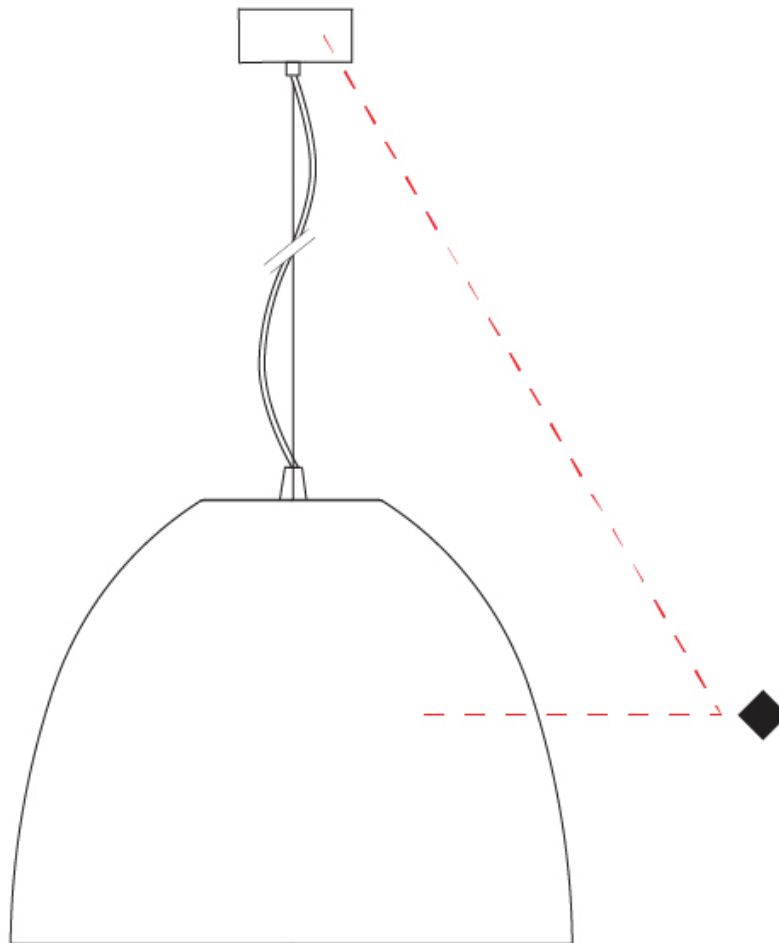

AURORA XL FOOD SUSPENSION

A1010052-

PROJECT

TYPE

SPECIFIER

QUANTITY

DATE

A