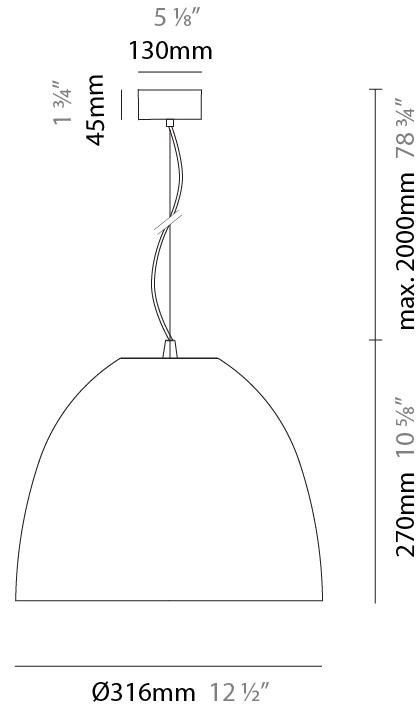

PROJECT	
TYPE	
SPECIFIER	
QUANTITY	
DATE	

AURORA XS FOOD SUSPENSION

A1010048 -

base number   Finish Options   Beam Angle

1. To build a product code in our configurator select the specify button on the base model # product page
2. To build a manual product code on this datasheet choose from the options listed below in blue font and add the suffix to the base model #

GENERAL

Series: Aurora Food
Subseries: Aurora XS Food
Partner: Side
Division: Architectural
Installation: Suspension
Product Type: Pendant
Mounting Location: Ceiling
Light Distribution: Direct

PHYSICAL

Shape: Dome
Diameter (mm): 316
Diameter (in): 12 1/2
Height (mm): 270
Height (in): 10 5/8
Max. Overall Height (mm): 2270
Max. Overall Height (in): 89 3/8
Weight (kg): 3.1
Weight (lbs): 6.8
Diffuser: Symmetrical Diffusing
Fixture Finish: [RWH](#) / [BLK](#) / [GRY](#)
Fixture Material: Aluminum
Cable Details: 2000mm / 78 3/4" Cable

ELECTRICAL

Lamp Type: LED
Input Wattage (W): 41
Dimming: Non-Dimmable
Driver Included: Yes
Driver Location: Integrated
Driver Type: Constant Current - Universal
Driver Class: Class 2
Input Voltage (V): 120
Constant Current (MA): 1050

LED

Color Temperature (°K): 2700
Max. Delivered Lumen (lm): 3806
CRI: >90 CRI
Lamp Life (hrs): 50000

OPTICAL

Beam Angle: [30](#) / [60](#)

RATINGS AND CERTIFICATIONS

Certified By: Certified for North American Standards
IP rating: IP20